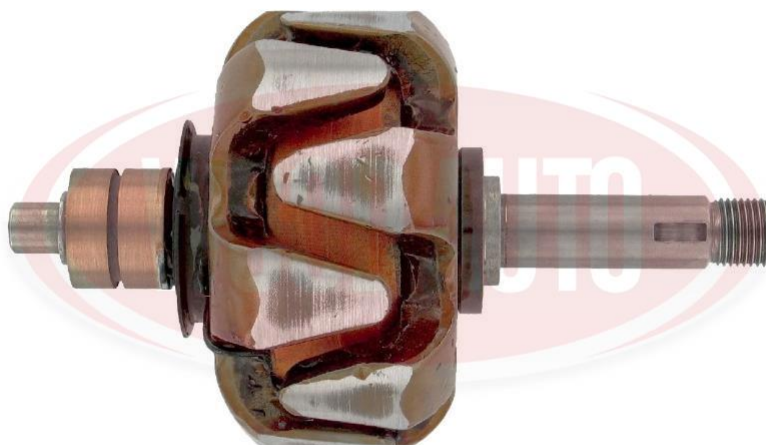

# WRT69710

## ROTOR

### Specification

| Property              | Value |
|-----------------------|-------|
| Voltage (V)           | 24    |
| Amperage (A)          | 55    |
| Shaft Length          | 172   |
| Claw Diameter         | 100   |
| No of Claws / Splines | 6     |
| D/E Diameter          | 17    |
| S/R/E Diameter        | 12    |