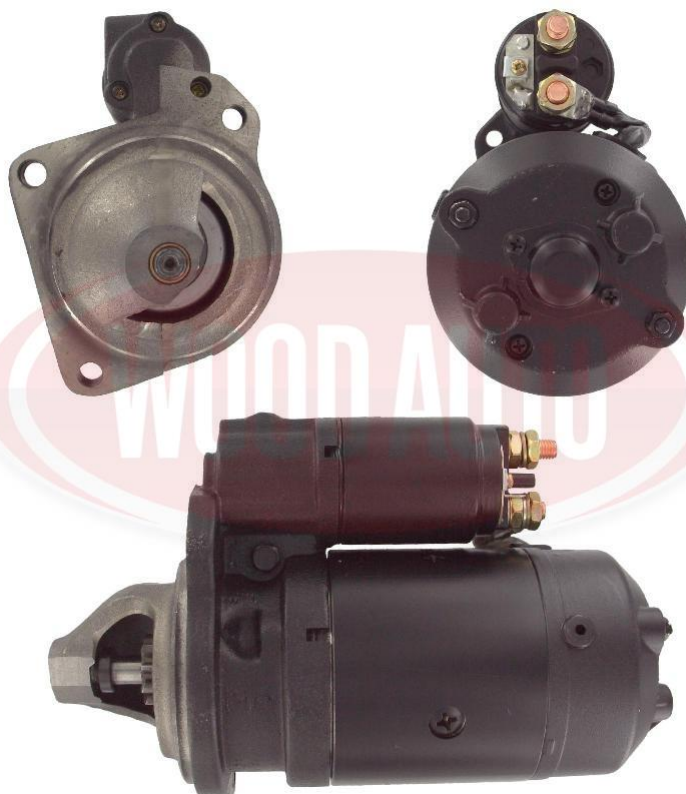

STR52050

Starter, 12v, 2.7kW, 9t

Specification

Property	Value
Brand	Wood Auto
Voltage (V)	12
Kilowatt (kW)	2.7
Teeth	9
Rotation	CW
Note 2	Fiat Tractors

Cross References (9)

OEM	OEM Reference
FIAT/MARELLI	63217121
FIAT/MARELLI	MT71Z
LUCAS	27430A
LUCAS	27440
LUCAS	27440A
LUCAS	LRS00944

STR52050

Starter, 12v, 2.7kW, 9t

OEM	OEM Reference
LUCAS	LRS01203
LUCAS	LRS1203
LUCAS	LRS944