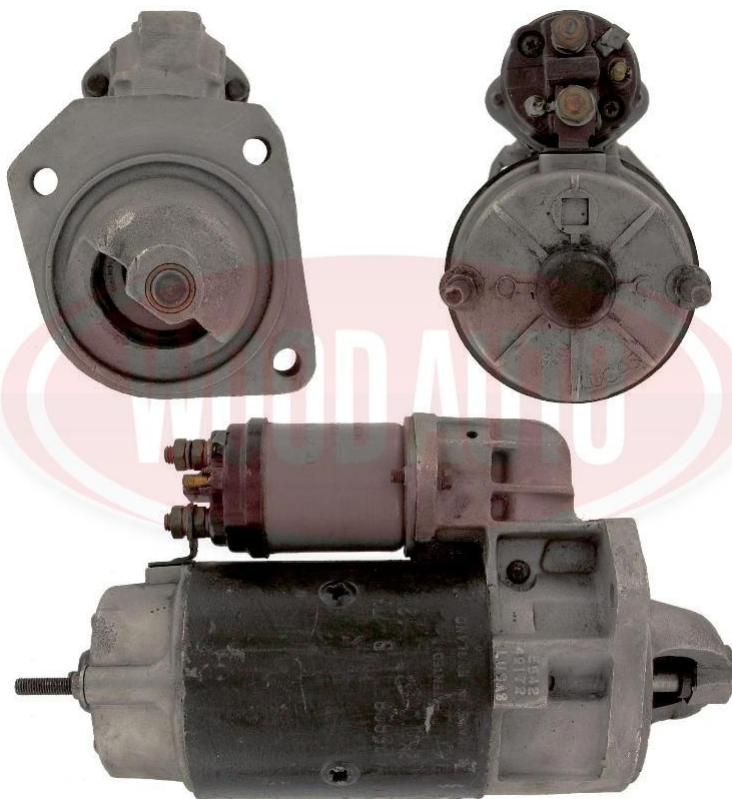

STR10027

STARTER(LRS271)

Specification

Property	Value
Brand	Wood Auto
Voltage (V)	12
Teeth	9
Rotation	CW

Cross References (3)

OEM	OEM Reference
LUCAS	25698
LUCAS	LRS00271
LUCAS	LRS271