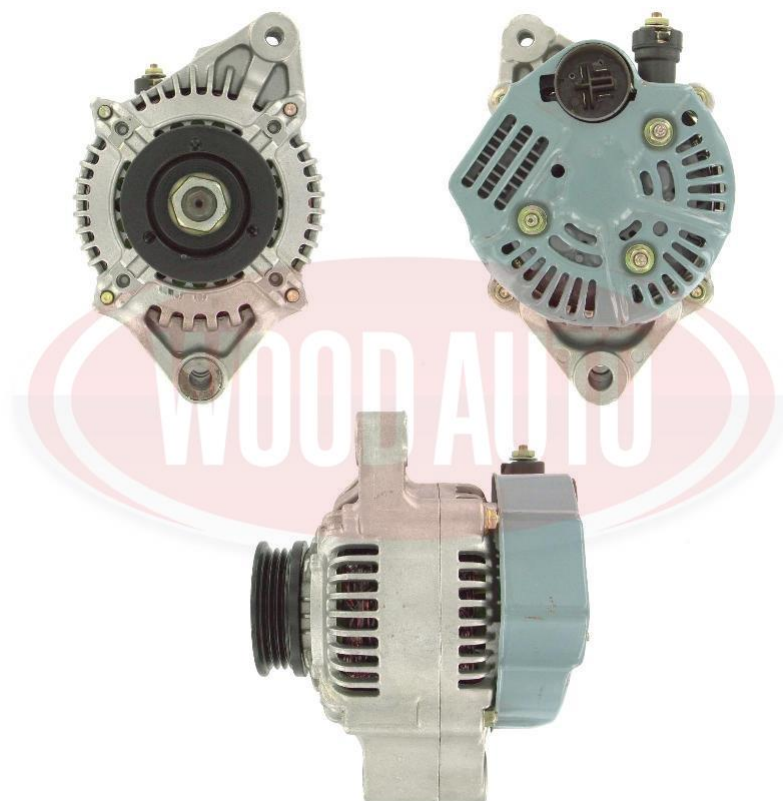

**125.503.060.265**

Alternator, 12v, 55A

## Specification

Property	Value
Brand	Japan Reman
Voltage (V)	12
Amperage (A)	60
Note 1	Honda

Alternator, 12v, 55A

OEM	OEM Reference
HONDA	31100PG7013
HONDA	CHA16
HONDA	CHA18

### Vehicles (6)

Make	Model	Type	Year	Info
HONDA	CRX	1.6 i 16V	1987 - 1988	1590cc, 4cyl, 107HP
HONDA	CRX	1.6 i 16V (AS)	1986 - 1987	1590cc, 4cyl, 125HP
HONDA	INTEGRA	1.5	1985 - 1989	1488cc, 4cyl, 86HP
HONDA	INTEGRA	1.6 (DA1	1985 - 1989 -	1488cc, 4cyl, 86HP
HONDA	INTEGRA	2.0	2002 -	1998cc, 4cyl, 160HP
HONDA	INTEGRA	2.0 16V Type-R	2002 -	1998cc, 4cyl, 220HP