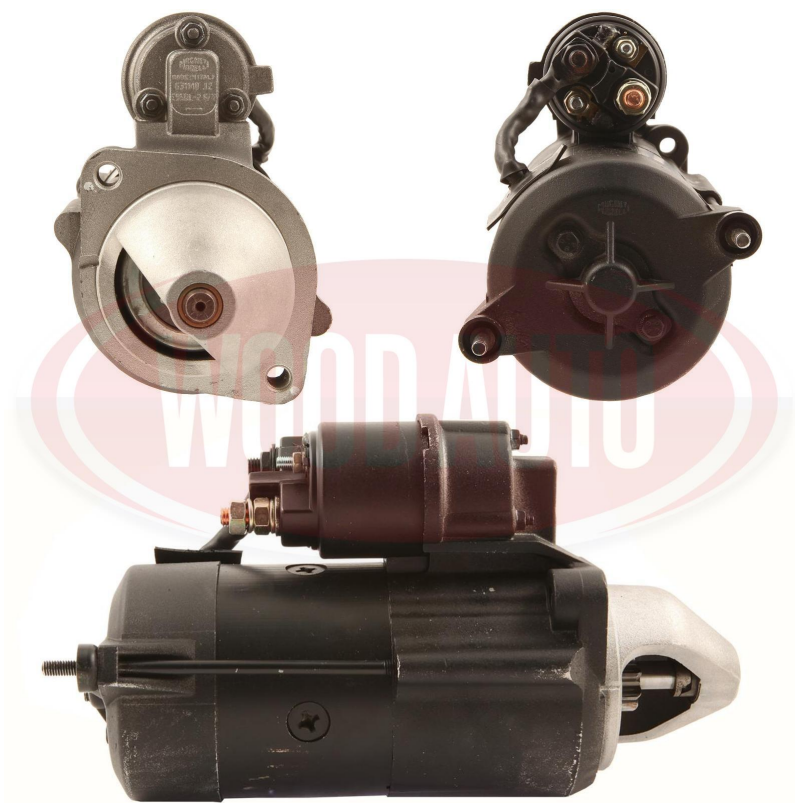

# STR52052

Starter, 12v, 2.6kW, 9t

## Specification

Property	Value
Brand	Wood Auto
Voltage (V)	12
Kilowatt (kW)	2.6
Teeth	9
Note 2	BMW

# STR52052

Starter, 12v, 2.6kW, 9t

Make	Model	Type	Year	Info
BMW	7 Series	740 d	1999 - 2001	3901cc, 8cyl, 245HP
BMW	7 Series	740 d	2002 -	3901cc, 8cyl, 258HP
BMW	7 Series	740 d	2009 -	2993cc, 6cyl, 306HP
BMW	7 Series	740 d	2012 -	2993cc, 6cyl, 313HP