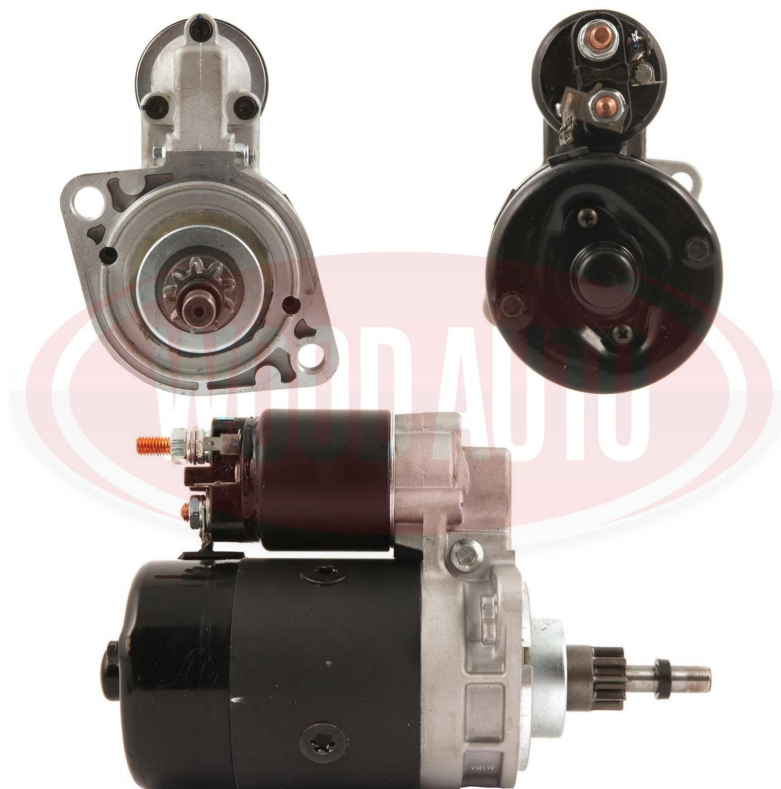

STR50039

Starter, 12V, 1.0kW, 9t, CCW

Specification

| Property | Value |
|----------------------|-----------|
| Brand | Wood Auto |
| Voltage (V) | 12 |
| Kilowatt (kW) | 1.0 |
| Teeth | 9 |
| Rotation | CCW |
| Flange Diameter (mm) | 76.2 |
| Nose Cone | No |
| Mounting Type | Flange |
| Mounting Holes | 2 |
| Threaded Holes | 0 |
| Starter Design | DD |
| OE Manufacturer | BOSCH |
| Vehicle Manufacturer | VW |

Cross References (27)

STR50039

Starter, 12V, 1.0kW, 9t, CCW

| OEM | OEM Reference |
|------------------|---------------|
| BOSCH | 0001208425 |
| BOSCH | 0001208426 |
| BOSCH | 0001208428 |
| BOSCH | 0001208429 |
| BOSCH | 0001211251 |
| BOSCH | 0001211252 |
| BOSCH | 0001211253 |
| BOSCH | 0001211254 |
| BOSCH | 0986010470 |
| BOSCH | 0986014830 |
| BOSCH | 0986014837 |
| BOSCH | 1047 |
| BOSCH | 1483 |
| BUTEC/PRESTOLITE | 66925378 |
| DAF | 1516725R |
| DAF | 1516789R |
| LUCAS | LRS00559 |
| LUCAS | LRS00790 |
| LUCAS | LRS559 |
| LUCAS | LRS790 |
| VALEO | 433335 |
| VW (VOLKSWAGEN) | 025911023 |
| VW (VOLKSWAGEN) | 025911023A |
| VW (VOLKSWAGEN) | 025911023AX |
| VW (VOLKSWAGEN) | 091911023A |
| VW (VOLKSWAGEN) | 091911023AX |
| VW (VOLKSWAGEN) | 091911023B |

STR50039

Starter, 12V, 1.0kW, 9t, CCW

| Make | Model | Type | Year | Info |
|------|-------------------------|------------|-------------|---------------------|
| VW | TRANSPORTER / CARAVELLE | 2.1 | 1984 - 1992 | 2110cc, 4cyl, 112HP |
| VW | TRANSPORTER / CARAVELLE | 2.1 | 1985 - 1992 | 2110cc, 4cyl, 95HP |
| VW | TRANSPORTER / CARAVELLE | 2.1 | 1986 - 1992 | 2109cc, 4cyl, 87HP |
| VW | TRANSPORTER / CARAVELLE | 2.1 CAT | 1989 - 1992 | 2110cc, 4cyl, 95HP |
| VW | TRANSPORTER / CARAVELLE | 2.1 Syncro | 1985 - 1992 | 2110cc, 4cyl, 95HP |
| VW | TRANSPORTER / CARAVELLE | 2.1 Syncro | 1986 - 1992 | 2109cc, 4cyl, 87HP |
| VW | TRANSPORTER / CARAVELLE | 2.1 Syncro | 1986 - 1992 | 2110cc, 4cyl, 112HP |
| VW | TRANSPORTER / CARAVELLE | 2.1 i | 1989 - 1992 | 2110cc, 4cyl, 92HP |