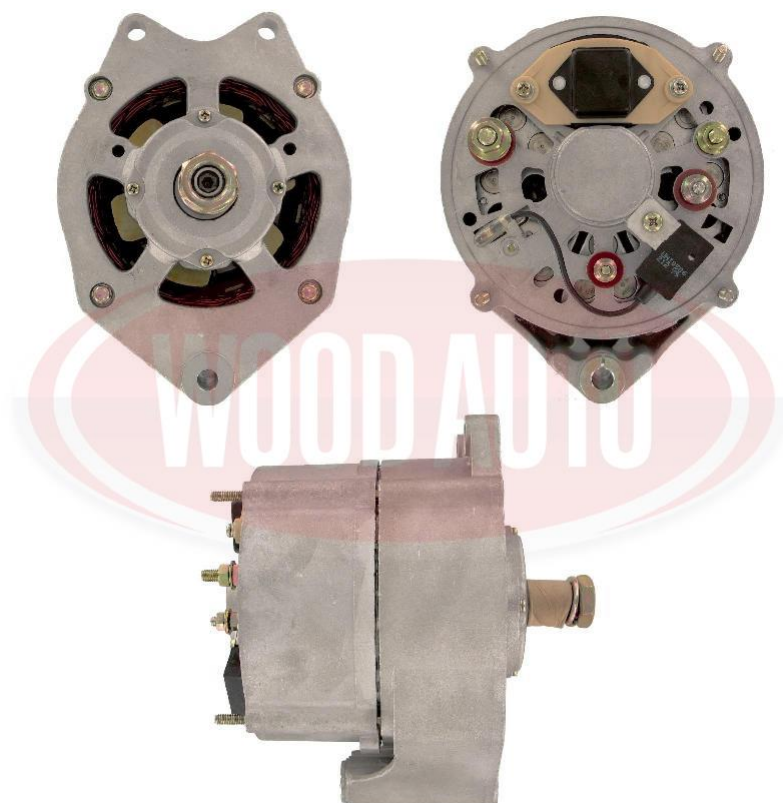

ALT10416

Alternator, 24V, 55A

Specification

Property	Value
Brand	Wood Auto
Voltage (V)	24
Amperage (A)	55
Rotation	Both
Pulley Type	Not fitted
B+ Terminal (30)	M8
W Terminal	M5
Plug Code	243
Alternator Design	EF/IR
OE Manufacturer	BOSCH
Vehicle Manufacturer	DAF
Vehicle Manufacturer	MAN
Vehicle Manufacturer	ISOTTA FRASCHINI (FINCANTIERI)
Vehicle Manufacturer	LEYLAND

ALT10416

Alternator, 24V, 55A

Property	Value
Vehicle Manufacturer	LEYLAND-DAF
Vehicle Manufacturer	FORD
Vehicle Manufacturer	DAF
Vehicle Manufacturer	MAN
Front Mounting Holes	3
Front Threaded Holes	0
Rear Mounting Holes	0
Rear Threaded Holes	0

ALT10416

Alternator, 24V, 55A

OEM	OEM Reference
BOSCH	0986033100
BOSCH	0986033101
BOSCH	0986033820
BOSCH	0986033920
BOSCH	0986035620
BOSCH	0986036920
BOSCH	3123
BOSCH	3310
BOSCH	3382
BOSCH	3392
BOSCH	3562
BOSCH	3692
CUMMINS	3276269
DAF	0636247R
DAF	085341
DAF	0890967
DAF	1258700
DAF	1297344
DAF	1516537R
DAF	1516561R
DAF	277135
DAF	294813
DAF	294830
DAF	371963
DAF	629949
DAF	636247
DAF	679444
DAF	756343
DAF	890966
DAF	890967
FORD	1596677