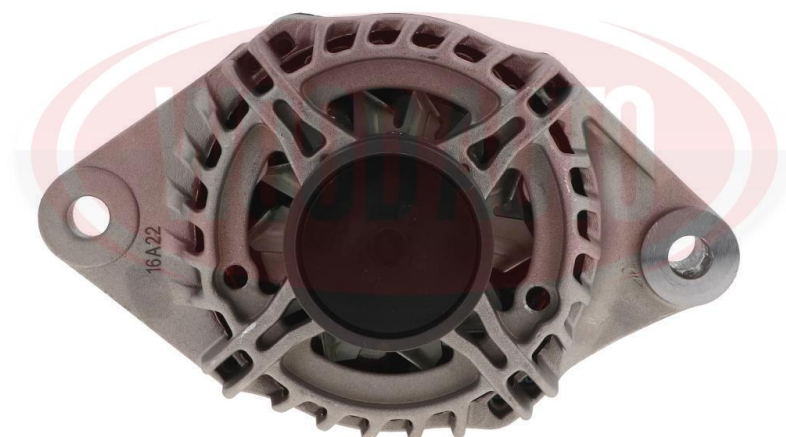

105.516.120.058

Alternator Alfa Romeo 120A

Specification

Property	Value
Brand	RNL-Standard
Voltage (V)	12
Amperage (A)	120
Pulley Diameter (mm)	54,2
B+ Terminal (30)	M8