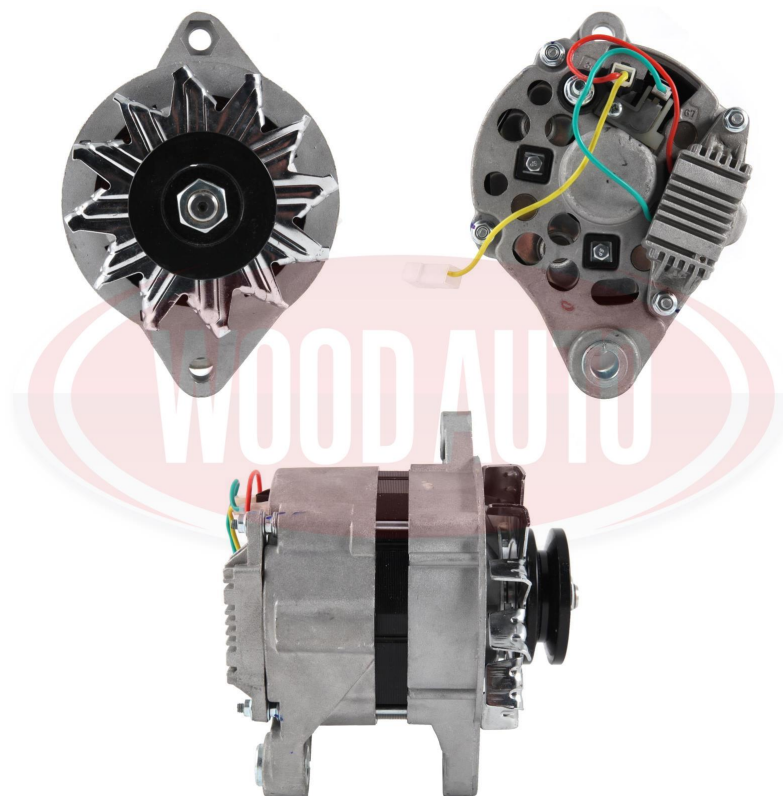

105.016.053.050

Alternator, 12v, 53A

Specification

Property	Value
Brand	+Line Original
Voltage (V)	12
Amperage (A)	53
Note 1	May need pulley change
Note 2	Fiat
Note 3	Seat
Note 4	When vehicle has external voltage regulation
Note 5	the alternator regulator MUST be removed.

Cross References (19)

OEM	OEM Reference
ALFA ROMEO	11676050600
ELMOT	A124N4412
FIAT/MARELLI	4222697
FIAT/MARELLI	63302900

105.016.053.050

Alternator, 12v, 53A

OEM	OEM Reference
FIAT/MARELLI	63303100
FIAT/MARELLI	63303130
FIAT/MARELLI	63303140
FIAT/MARELLI	63303150
FIAT/MARELLI	63303191
FIAT/MARELLI	63303280
FIAT/MARELLI	63304800
FIAT/MARELLI	63304830
FIAT/MARELLI	A12M1241242X
LUCAS	LRA00137
LUCAS	LRA00841
LUCAS	LRA01044
LUCAS	LRA1044
LUCAS	LRA137
LUCAS	LRA841

Vehicles (4)

Make	Model	Type	Year	Info
FSO	POLONEZ	1.5	1977 - 1988	1481cc, 4cyl, 75HP
FSO	POLONEZ	1.5	1978 - 1988	1481cc, 4cyl, 82HP
FSO	POLONEZ	1.5	1988 - 1992	1481cc, 4cyl, 75HP
FSO	POLONEZ	1.5 i	1988 - 1992	1481cc, 4cyl, 75HP