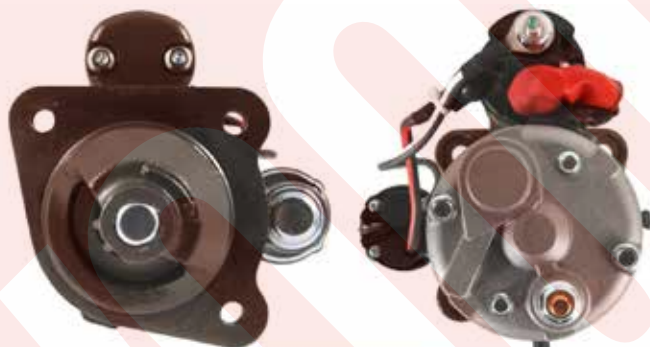

PREM100R2016SE

Prestolite M100R 3.8kW version